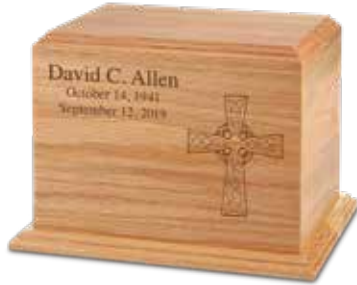

A. NewPointe® Minimum Oak

Oak Urn 148340
Volume 200 cu.in.