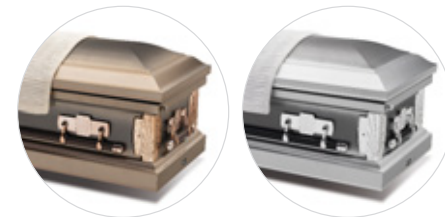

The Aries

20 Gauge Steel Construction with Crepe Interior

Features a painted finish, stationary bar hardware and crepe interior. Color options include Silver, Blue, Orchid, White & Copper.