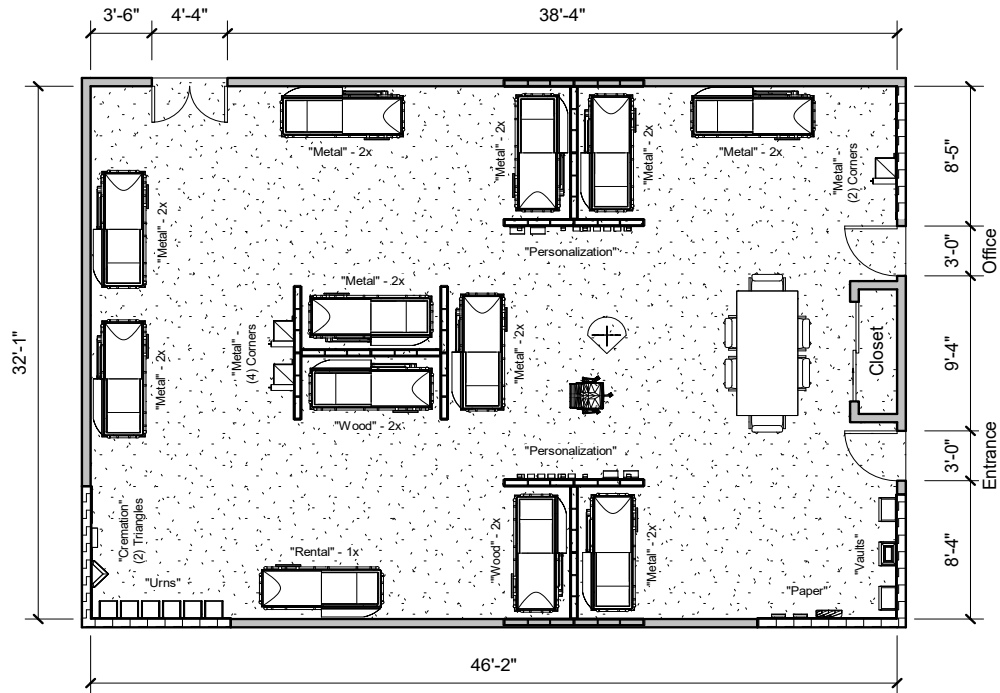

Design Concepts

Floor Plan Example

2D Side View Example

② West Wall
1/8" = 1'-0"

③ East Wall
1/8" = 1'-0"

3D Render Example

Personalization Display

1	189541	Wheat	C	27.00
1	201615	Music	C	27.00
1	189547	Gardening	C	27.00
1	189542	Gold Rose	C	27.00
1	231161	23rd Psalm	C	27.00
1	273838	Angel (New)	C	27.00
1	240170	In God's Care	M	27.00
1	240171	Eagle	M	27.00
1	240178	Husband	M	27.00
1	240179	May Work Done Speak For Me	M	27.00
1	240184	Wife	M	27.00
1	243699	Going Home	M	27.00
1	243700	Lest We Forget Poppy	M	27.00
1	243703	Mother/Grandmother	M	27.00
1	248387	Butterfly	M	27.00
1	251339	Daughter	M	25.00
1	240172	Faith	M	27.00
1	259563	Father/Grandfather	M	27.00
1	273828	Dad (New)	M	27.00
1	273830	Mom (New)	M	27.00
1	273832	Grandma	M	27.00
1	274144	Navy	M	27.00
1	243714	Cross	M	27.00
1	243715	Crucifix	M	27.00
1	260159	Interchangeable Display Kit		50.00
16	185601	LS Corners Holder		96.00
3	185609	Urn Shelves		54.00
1	245144	Medallion Keepsake Kit		170.00
1	240490	Triple Medallion Case		33.00
1	248525	Adapter Clip Medallion		10.00
2	185628	Brochure/Catalog acrylic holders		40.00
1	185608	Cap Panel Holders (Holds 4)		70.00

Category Header Signs

All category headers are 10" high. Metal brackets (item 186614) will ship with order for mounting.

Classic Collection

#263274 - 74" w (slatwall) - \$100

#263245 - 94" w (slatwall) - \$100

#263250 - 46" w (slatwall) - \$70

Tell the Story.
Remember the Life.

#265504 - 20.25" w (modular) - \$55

Category Header Signs

All category headers are 10" high. Metal brackets included with order for mounting.