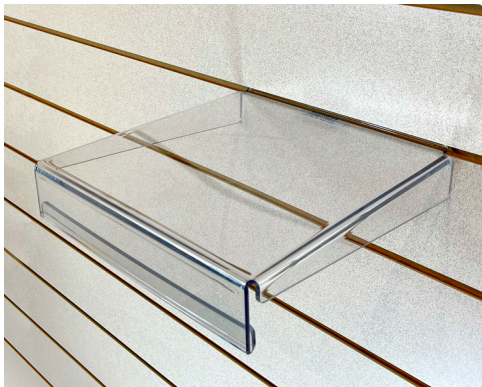

Raised Letter Sign

Category Sign Bracket

Item # 186614

\$7.00 each

Item Number	Description	Mounting	Retail
Modular (Bronze Legacy) 25" Alcove Signage			
254631	NO TEXT	Signs come with brackets mounted to them	\$ 50.00
221563	STEEL		\$ 50.00
221562	WOOD		\$ 50.00
221567	CREMATION		\$ 50.00
Slatwall (Neutral Glace) Raised Letter 46" Signage			
237530	PERSONALIZATION	Signs requires 2 Category Sign Brackets	\$ 130.00
237552	MEMORIES		\$ 130.00
Slatwall (Neutral Glace) Raised Letter 74" Signage			
237498	WOOD	Signs requires 2 Category Sign Brackets	\$ 130.00
237529	PERSONALIZATION		\$ 130.00
237542	CREMATION OPTIONS		\$ 130.00
Slatwall (Neutral Glace) Raised Letter 94" Signage			
237499	WOOD	Signs requires 2 Category Sign Brackets	\$ 130.00
237500	VAULTS		\$ 130.00
237519	BLANK		\$ 130.00
237520	URNS		\$ 130.00
237524	TO SERVE AND PROTECT		\$ 130.00
237525	STEEL		\$ 130.00
237526	PREMIUM		\$ 130.00
237531	PERSONALIZATION		\$ 130.00
237532	MARKERS		\$ 130.00
237543	CREMATION OPTIONS		\$ 130.00
237555	METAL		\$ 130.00

Acrylic Accessories

Acrylic Slatwall Keepsake Shelf

Item # 185600
\$8

Acrylic Flag Case Bracket

Item # 185599
\$10

Acrylic Medal Case Bracket

Item # 185602
\$11

Acrylic Urn Shelf - 12"

Item # 185609
\$18

Urn/Vault Shelf

Item # 185639
\$75

Angled Minivault Shelf for Lid ONLY

Item # 185610
\$40

Flat Minivault Base and/or Lid Shelf

Item # 185611
\$30

Shown with *Acrylic Vault Shelf Lip For Holding Text Strip* - Item # 185612 - \$10