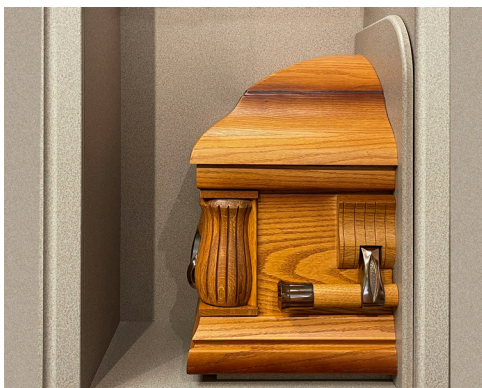

48" High Plain Pedestal-12 square
Item # 186575 \$125

54" High Plain Pedestal-12 square
Item # 186574 \$125

Casket Cuts

End Cut - Preferred LH
\$465

End Cut - Preferred RH
\$465

End Cut - Basic
\$425

Corner Cut - Preferred LH
\$425

Corner Cut - Preferred RH
\$425

Corner Cut - Basic LH
\$325
Corner Cut - Basic RH
\$325

Corner Cut - Modular LH
Drawer on right side
\$325

Corner Cut - Modular RH
Drawer on left side
\$325

Triangle for Slatwall
\$325