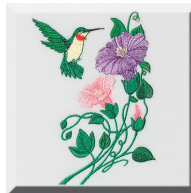

**S01 Carnation Blush**  
**278485**

Embroidered Cap Panel

LifeStories® Medallions

LifeSymbols® Design

Memorial Record® System

Living Memorial® Program

## S01 Carnation Blush Product Code: 278485

---